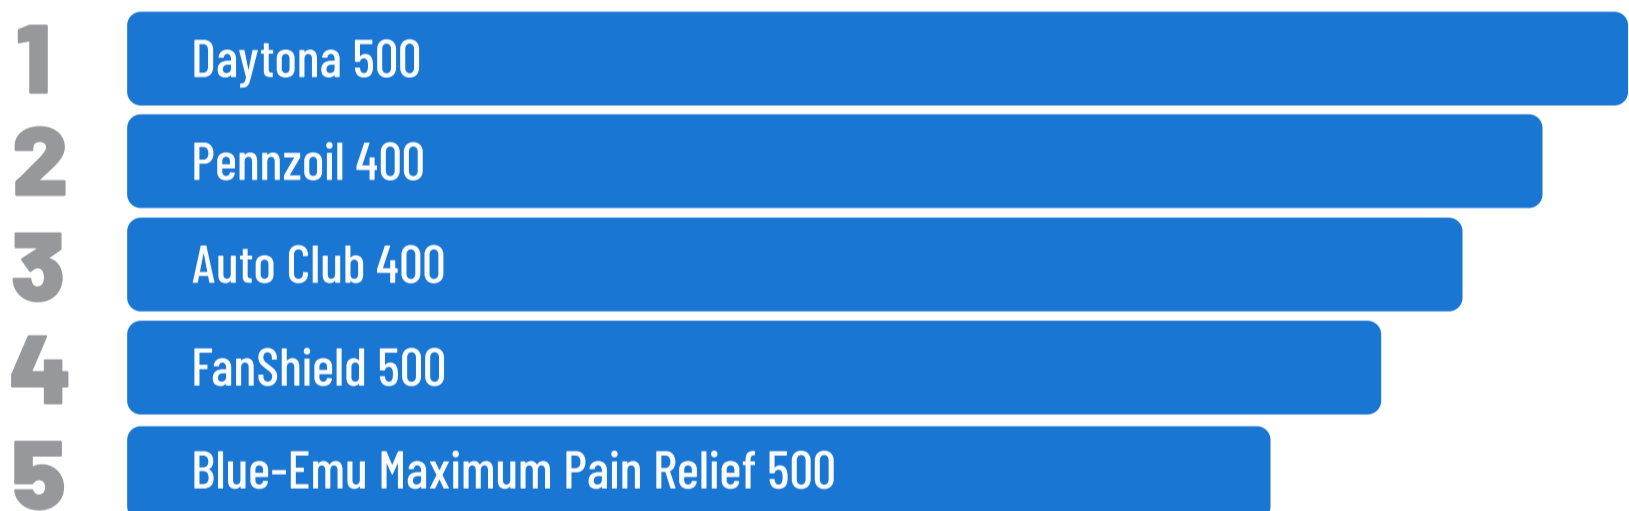

Highest handle races*

*Many Betgenius partners closed and restricted access to properties throughout the season due to COVID-19. Handle for some races in these periods was naturally affected.